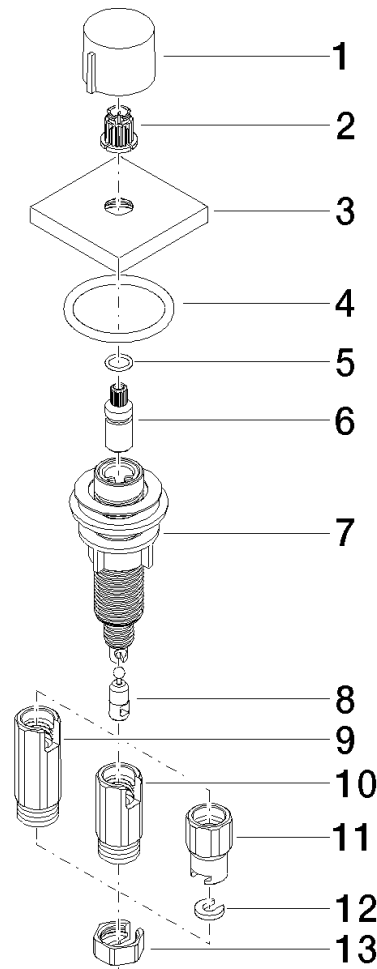

**Strainer waste with control handle - Platinum**

LOT

10 711 970

- control for single basin
- including adapter for Bowden cable

Fits LOT

	Platinum	10 711 970-08
	Chrome	10 711 970-00
	Brushed Platinum	10 711 970-06
	Durabress (23kt Gold)	10 711 970-09
	Dark Chrome	10 711 970-19
	Brushed Durabress (23kt Gold)	10 711 970-28
	Matte Black	10 711 970-33
	Brushed Champagne (22kt Gold)	10 711 970-46
	Champagne (22kt Gold)	10 711 970-47
	Brushed Chrome	10 711 970-93
	Brushed Dark Platinum	10 711 970-99

10 711 970

mm [inches]

10 711 970

Parts for other finishes can be found here: [Chrome](#)

Spare parts list

No.	Item Number	Name	Quantity used	Delivery time
1	09 20 97 030-08	handle	1	40
2	90 12 12 002 00 90	fixing cap	1	2
3	09 27 87 007-08	rosette	1	40
4	90 14 10 043 00 90	seal	1	2
5	09 14 10 042 90	seal	1	2
6	09 29 06 087-08	spindle	1	-
Spare part can no longer be ordered, please order the replacement item				
7	04 30 01 029 00 90	adaptor	1	2
8	09 24 03 175 90	adaptor	1	2
9	09 11 10 073-07	connection	1	30
10	09 11 10 074-07	connection	1	30
11	09 11 10 079-07	connection	1	30
12	09 30 11 087 90	disc	1	2
13	09 23 30 024-07	nut	1	30